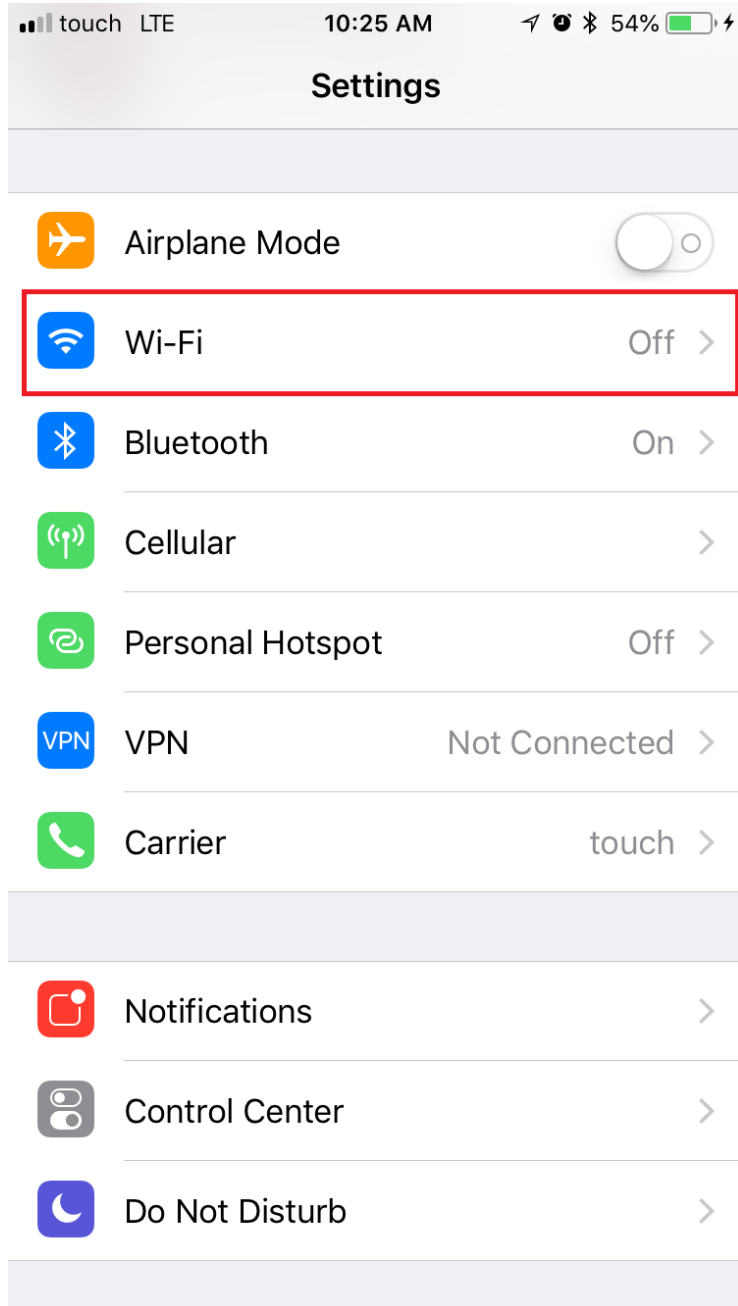

# 1- Open Settings

2- Select Wi-Fi and slide Wi-Fi to ON