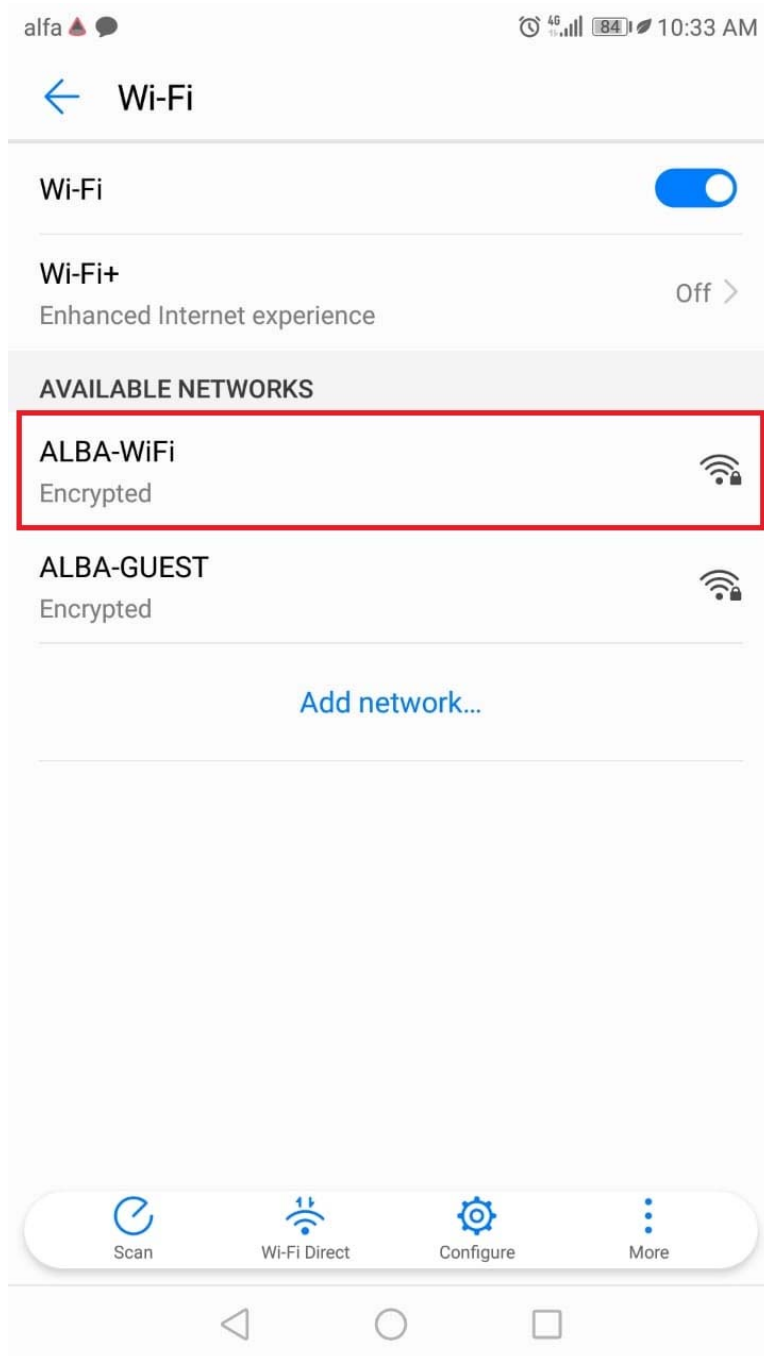

1- Navigate to Settings-Wi-Fi and slide Wi-Fi to ON

2- Select ALBA-WiFi

- 3- Enter your ALBA login name (your ALBA email address without the @alba.edu.lb) as the Identity and your email password as the Password.