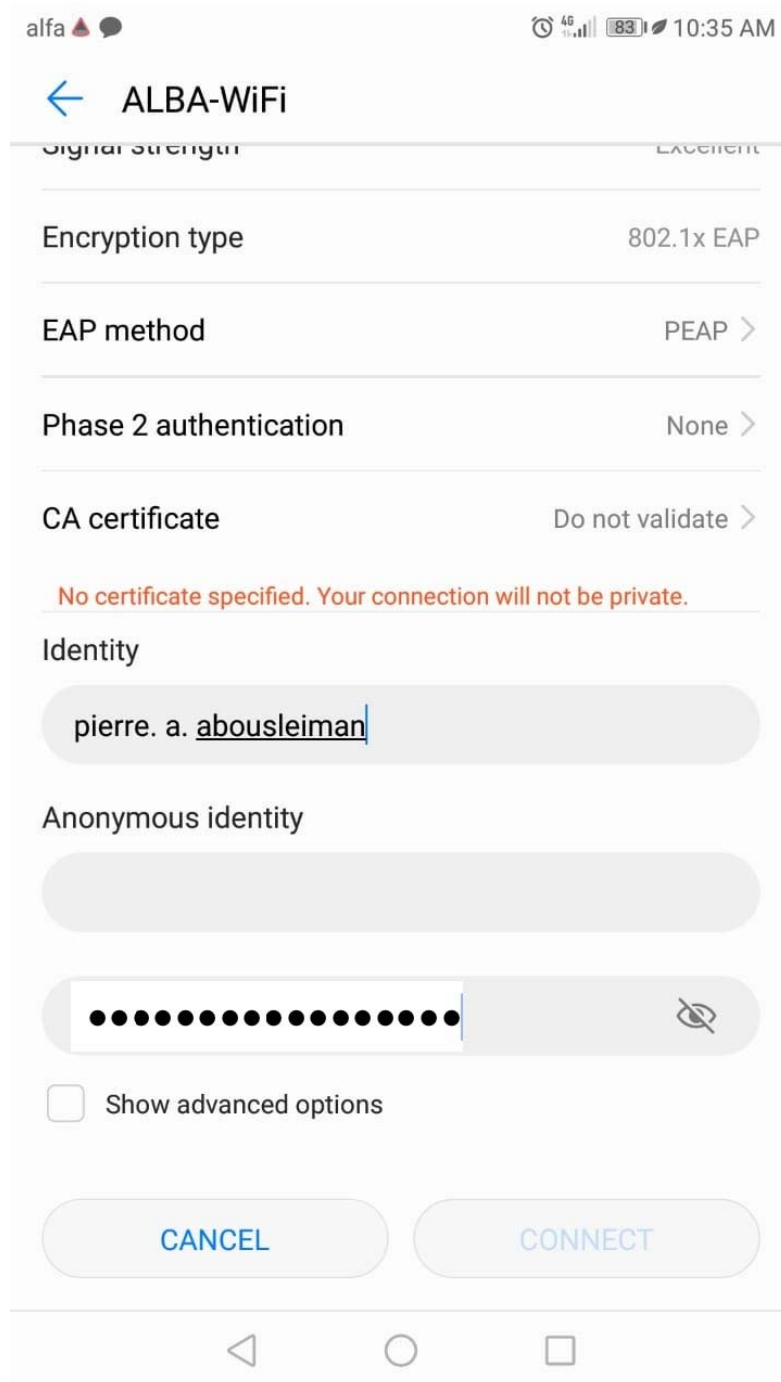

1- Navigate to Settings-Wi-Fi and slide Wi-Fi to ON

2- Select ALBA-WiFi

- 3- Enter your ALBA login name (your ALBA email address without the @alba.edu.lb) as the Identity and your email password as the Password.

- 4- Click CONNECT.