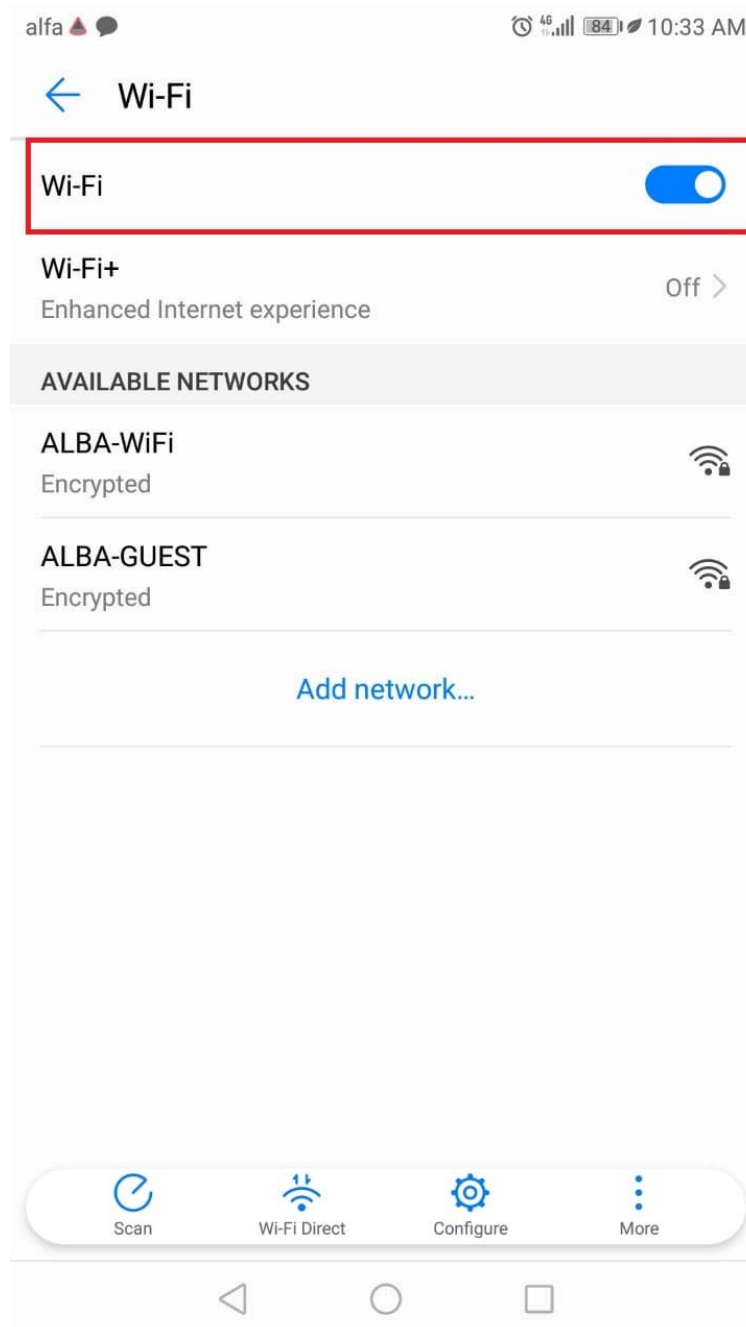

1- Navigate to Settings-Wi-Fi and slide Wi-Fi to ON

2- Select ALBA-WiFi

- 3- Enter your ALBA login name (your ALBA email address without the @alba.edu.lb) as the Identity and your email password as the Password.